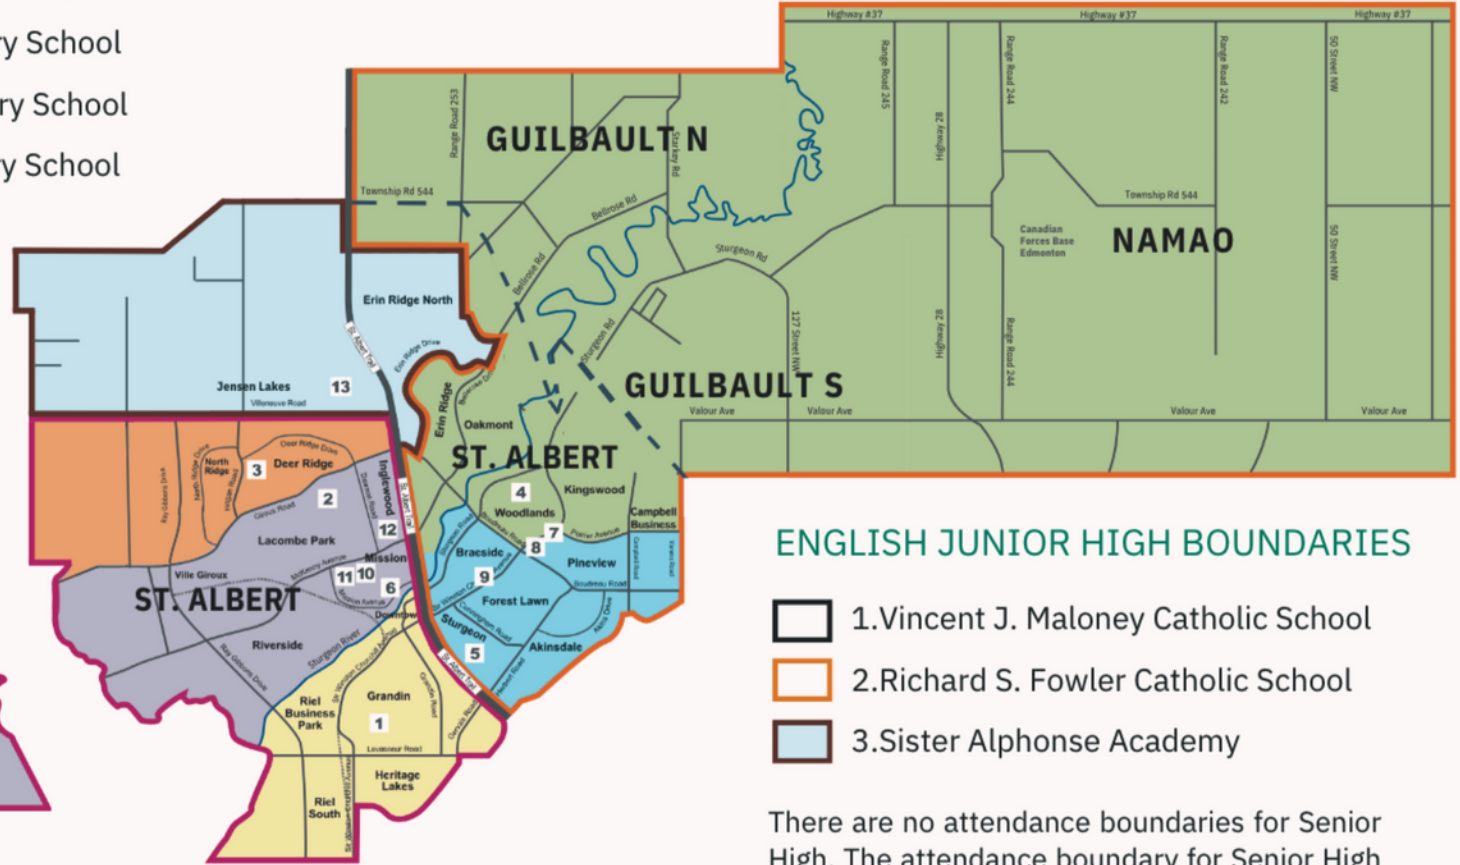

St. Albert School Attendance Areas English Elementary & Junior High

- 1. Albert Lacombe Catholic Elementary School
- 2. Bertha Kennedy Catholic Elementary School
- 3. J.J. Nearing Catholic Elementary School
- 4. Neil M. Ross Catholic Elementary School
- 5. Holy Family Catholic Elementary School
- 6. Sister Alphonse Academy
- Urban Boundary Line

ENGLISH JUNIOR HIGH BOUNDARIES

- 1. Vincent J. Maloney Catholic School
- 2. Richard S. Fowler Catholic School
- 3. Sister Alphonse Academy

There are no attendance boundaries for Senior High. The attendance boundary for Senior High includes all areas on the map.